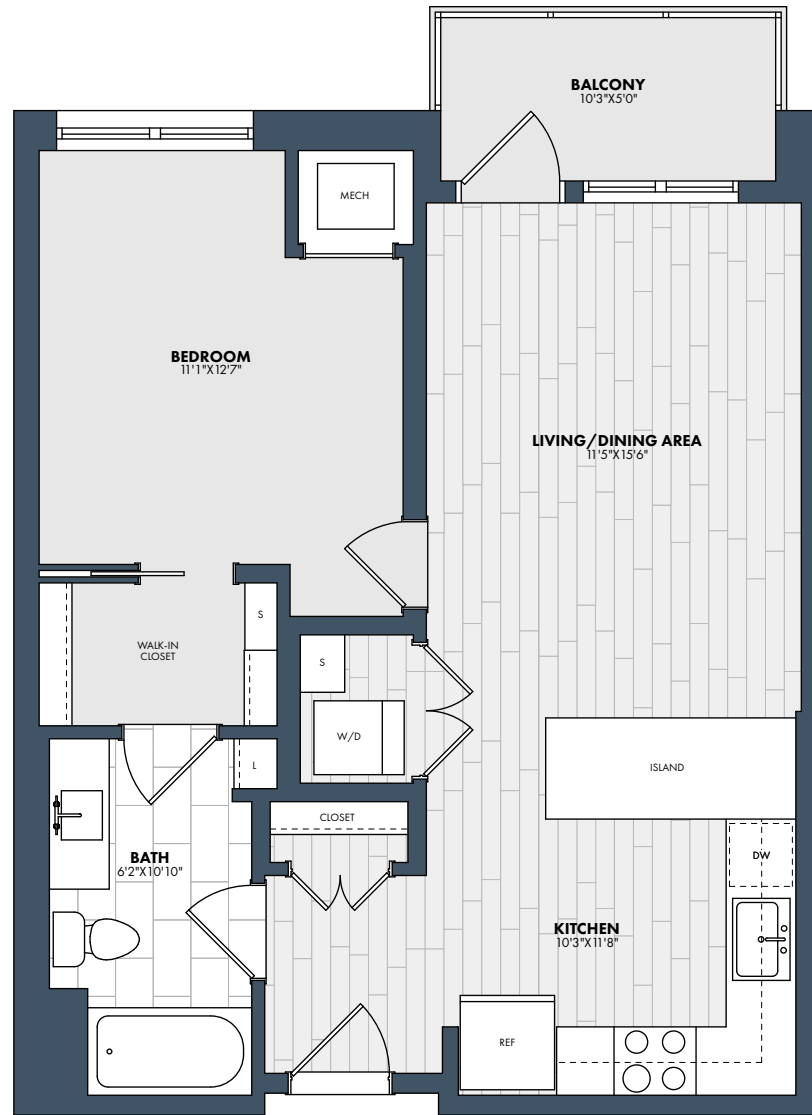

A1

1 Bedroom
1 Bath
700 SF

UNIT

RENT

AVAILABILITY

NOTES

MAISON GREEN
4917 EDEN AVE, EDINA MN 55424
612-778-2145

maisongreen.com

Floor plans are artist's renderings. Actual product may vary in detail. Not all features available in every apartment.