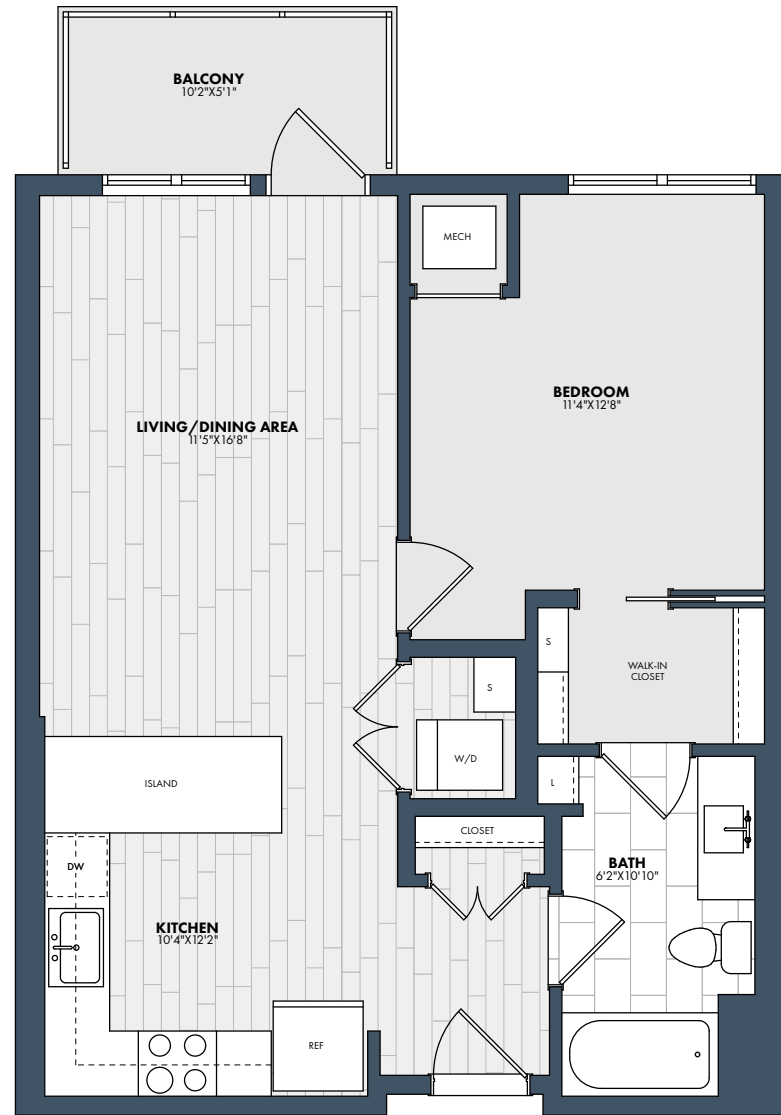

A3

1 Bedroom
1 Bath
715 SF

UNIT

RENT

AVAILABILITY

NOTES

MAISON GREEN
4917 EDEN AVE, EDINA MN 55424
612-778-2145

maisongreen.com

Floor plans are artist's renderings. Actual product may vary in detail. Not all features available in every apartment.