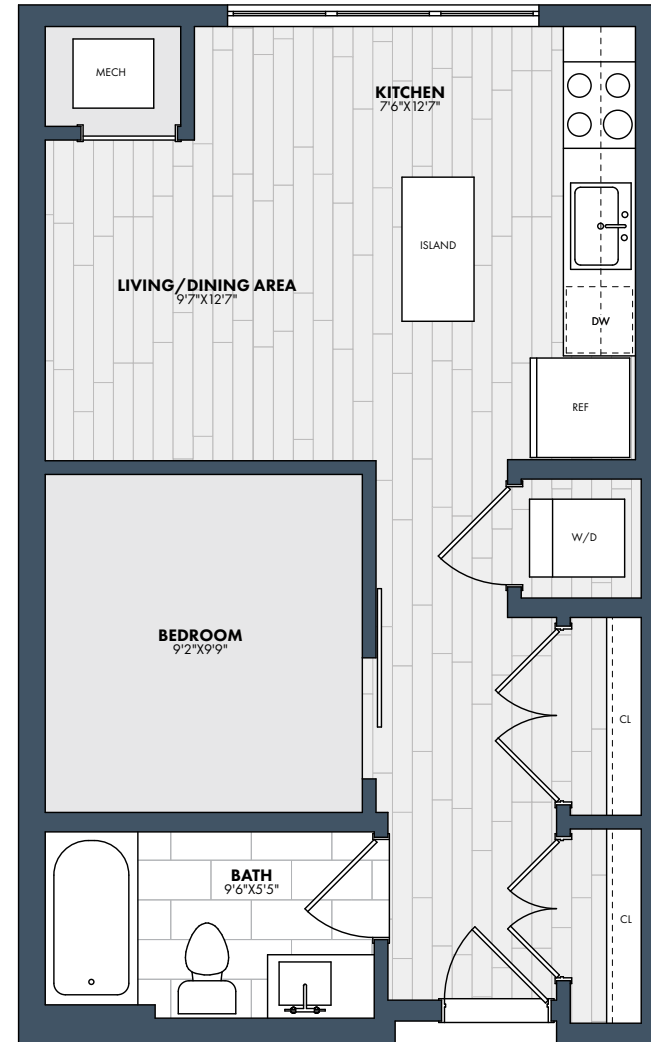

S3

Studio  
1 Bath  
530 SF

UNIT

RENT

AVAILABILITY

NOTES

MAISON GREEN  
4917 EDEN AVE, EDINA MN 55424  
612-778-2145

[maisongreen.com](http://maisongreen.com)

Floor plans are artist's renderings. Actual product may vary in detail. Not all features available in every apartment.